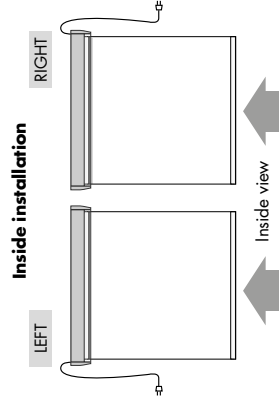

## 1 RECOMMENDATION FOR MEASURING

Z-Box measurements must be precise and accurate. Area must be perfectly squared. Bandulux requires client and/or installer training before order can be processed

## 2 SIDE OF CONTROLS

The side of controls, right or left, will always be calculated from the inside view