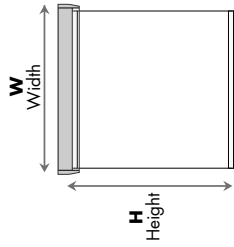

## 1 RECOMMENDATION FOR MEASURING

Z-Box measurements must be precise and accurate. Area must be perfectly squared. Bandulux requires client and/or installer training before order can be processed

## 2 SIDE OF CONTROLS

The side of controls, right or left, will always be calculated from the inside view