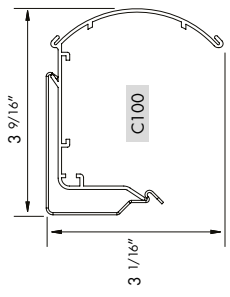

Neolux Shades

1 RECOMMENDATIONS FOR MEASURING

*See operating system 4

4 SUPPORT COLORS

- AL Anodized Aluminum
- BK Black
- BR Dark brown
- IV Ivory
- WH White

6 INSTALLATION

7 CASSETTE

CASSETTE WITH FABRIC C100, C120

5 OPERATING SYSTEM

CHAIN

HEIGHT OF CONTROLS STANDARD STD.

29 1/2"
39 1/4"
49 1/4"
60"
68 3/4"
78 3/4"
88 1/2"
98 1/2"
108 1/4"
118 1/4"
128"

The height of controls will always be calculated from the highest part of the shade (upper part of the support) to the lowest part of the chain weight.
If other height of controls is required, please indicate it on the order sheet

2 SIDE OF CONTROLS

Inside installation

Inside view

The side of controls, right or left, will always be calculated from the inside view

3 FABRIC

Please indicate on the order sheet the reference, collection and color found on the label of the selected fabric.

Q-BOX 85

TYPE OF MOTOR

SOMFY®	CELTIC
CABLE - SILENT	CELTIC CABLE
CABLE - SILENT	CELTIC CABLE - QUIET
RADIO - SILENT	CELTIC RADIO
RADIO - SILENT	CELTIC RADIO - QUIET
RADIO IIT SILENT	N/A