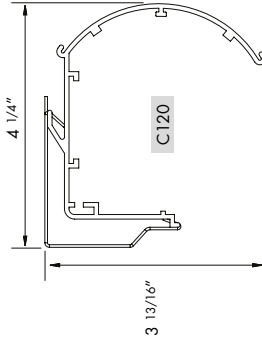

6 INSTALLATION

7 CASSETTE

CASSETTE WITH FABRIC C100, C120