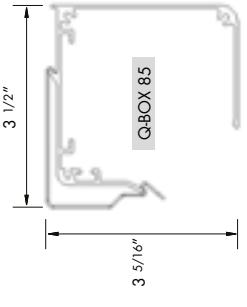

Q-BOX 85

TYPE OF MOTOR

SOMFY®	CELTIC
CABLE - SILENT	CELTIC CABLE
CABLE - SILENT	CELTIC CABLE - QUIET
RADIO - SILENT	CELTIC RADIO
RADIO - SILENT	CELTIC RADIO - QUIET
RADIO IIT SILENT	N/A